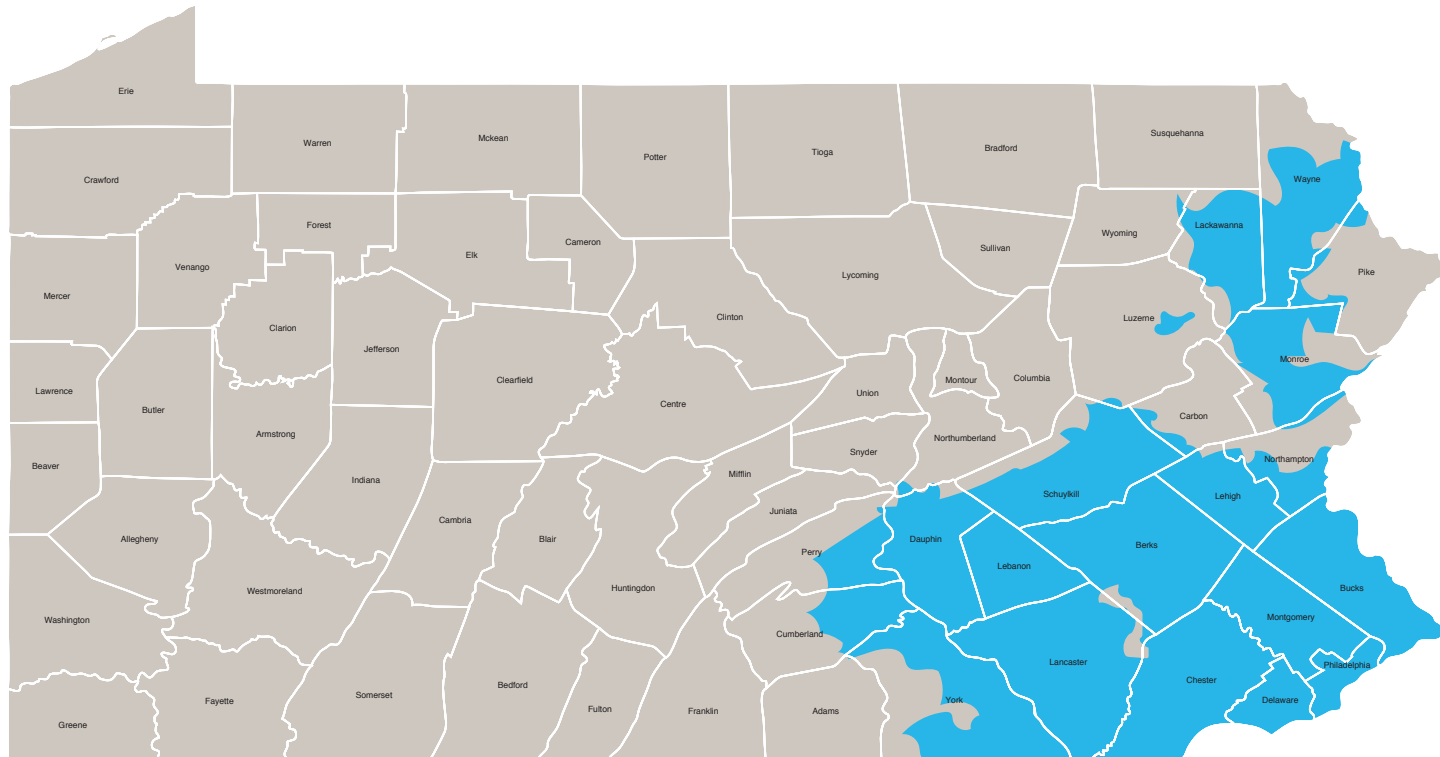

Sunrun Service Area: Pennsylvania

■ Solar

■ Non Service Area