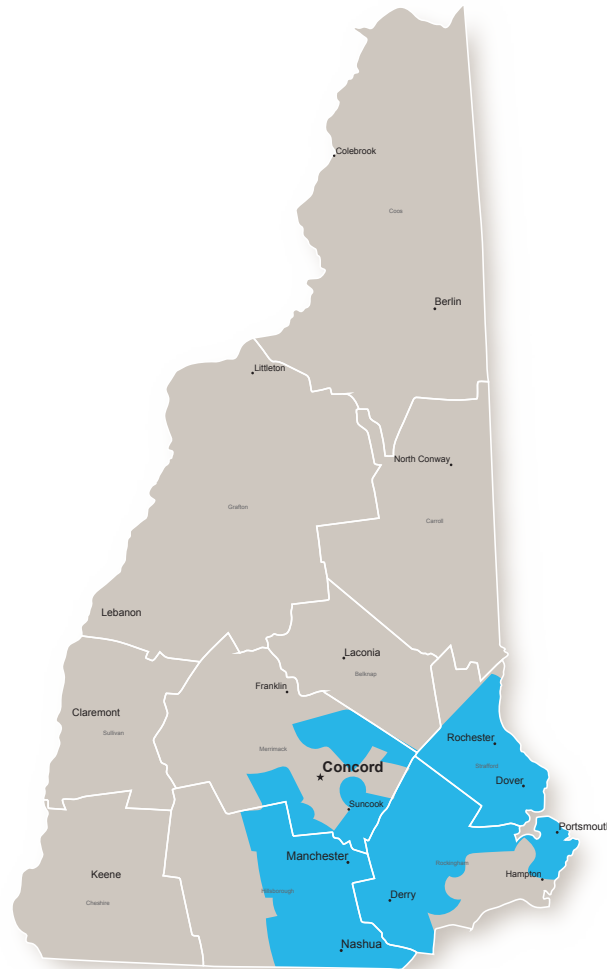

# Sunrun Service Area: **New Hampshire**

- Solar
- Non Service Area