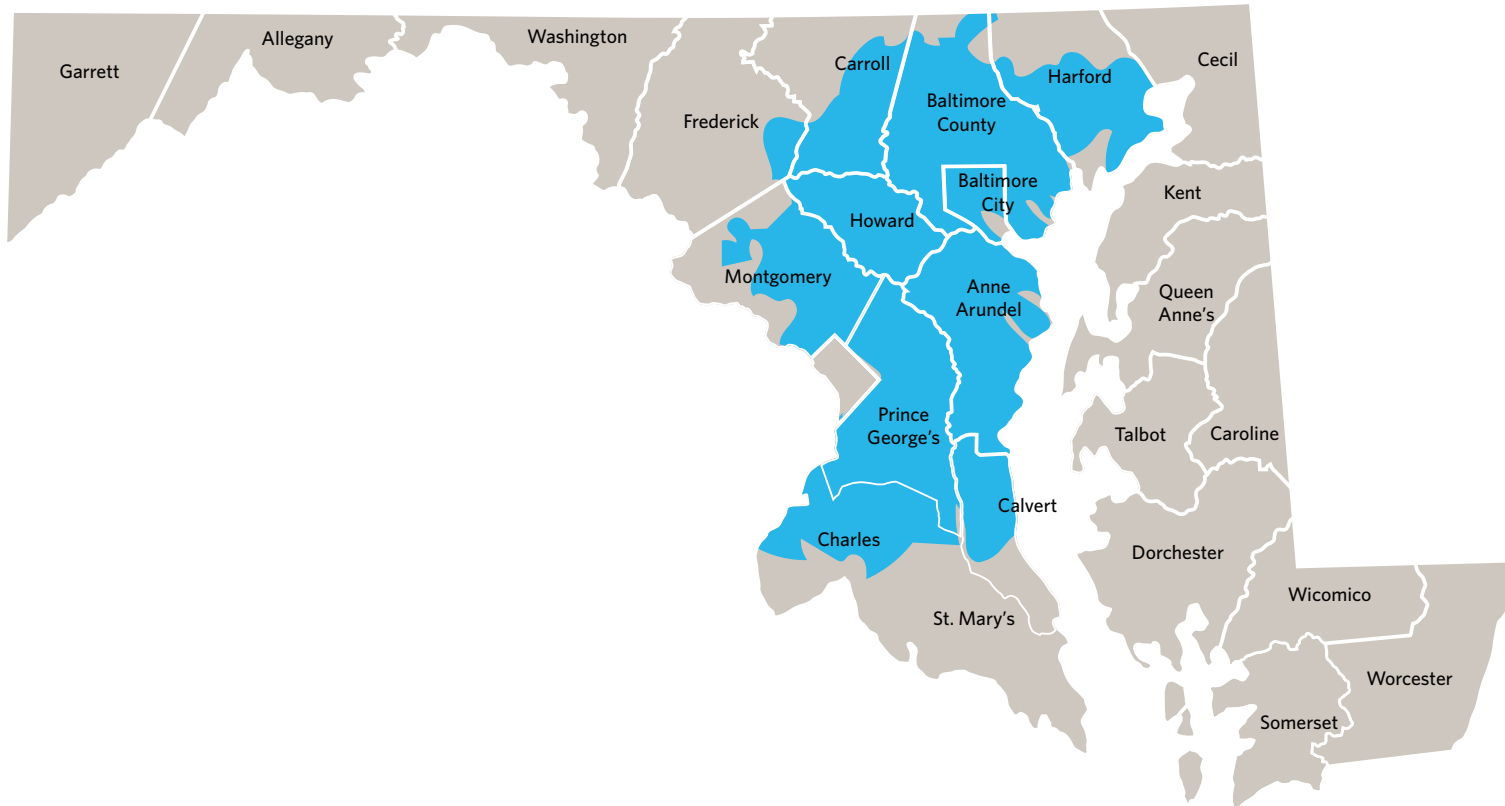

# Sunrun Service Area: Maryland

- Solar
- Non Service Area