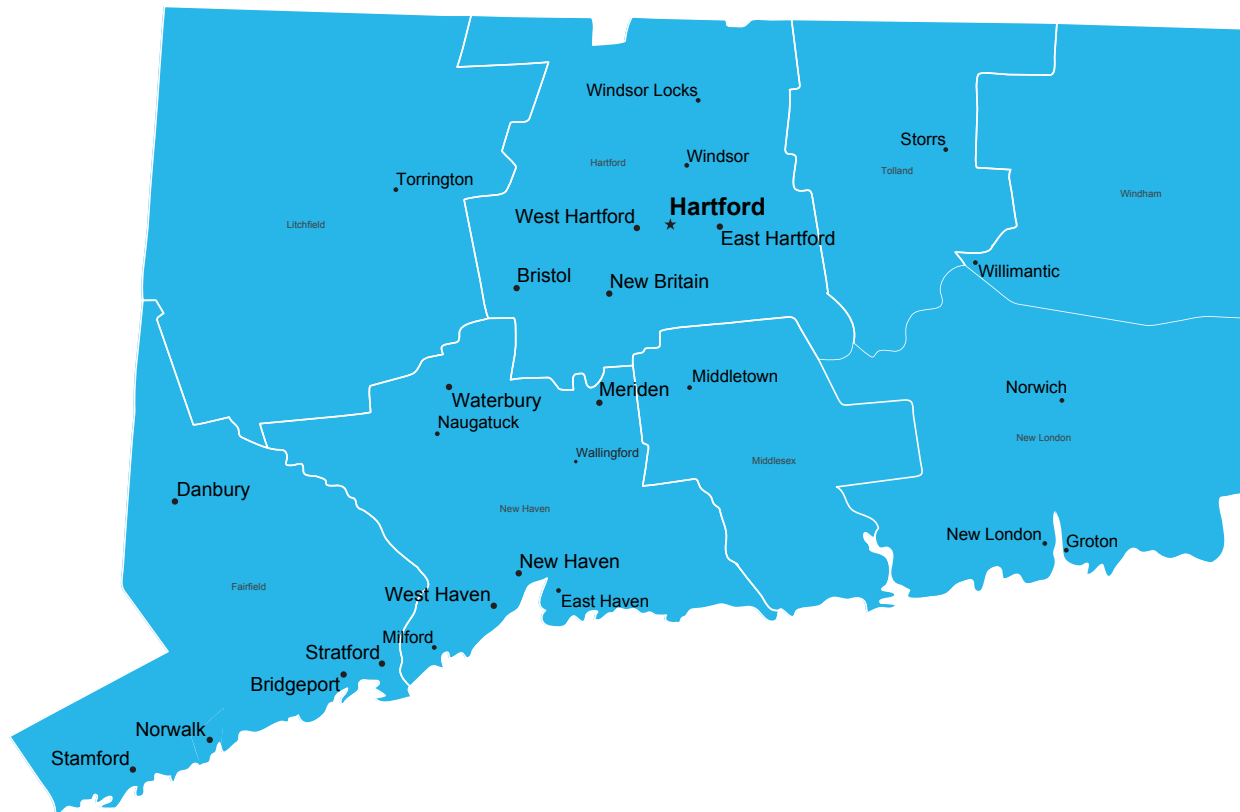

Sunrun Service Area: Connecticut

- Solar
- Non Service Area