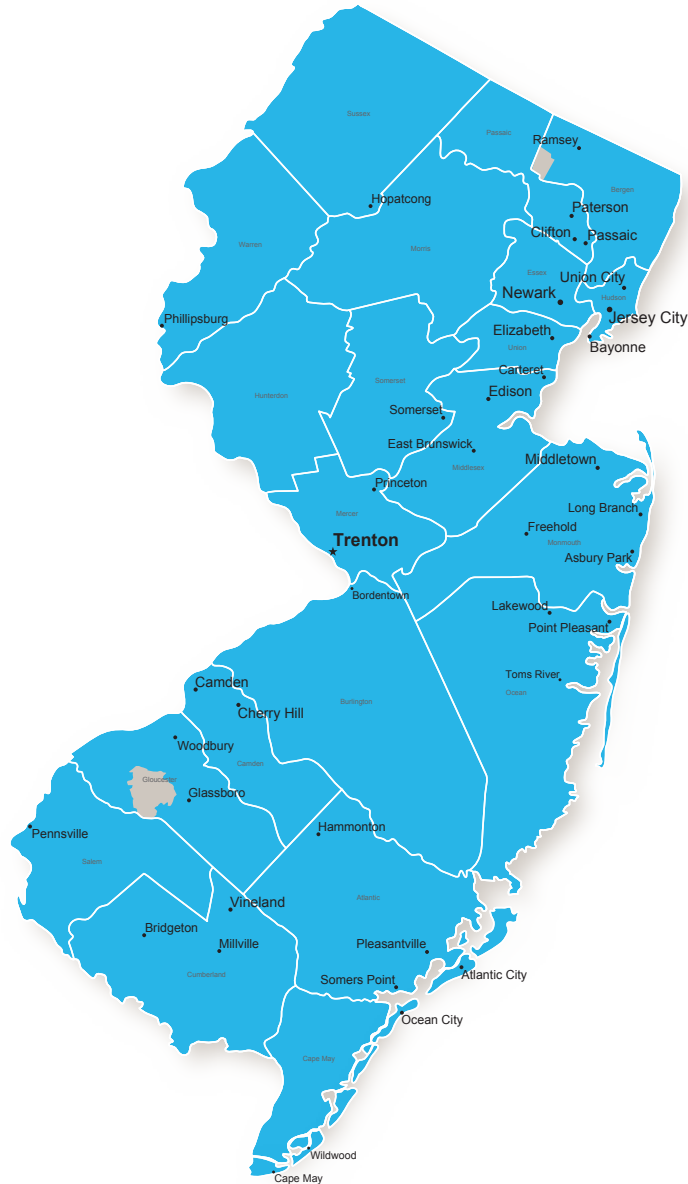

Sunrun Service Area: New Jersey

■ Solar

■ Non Service Area