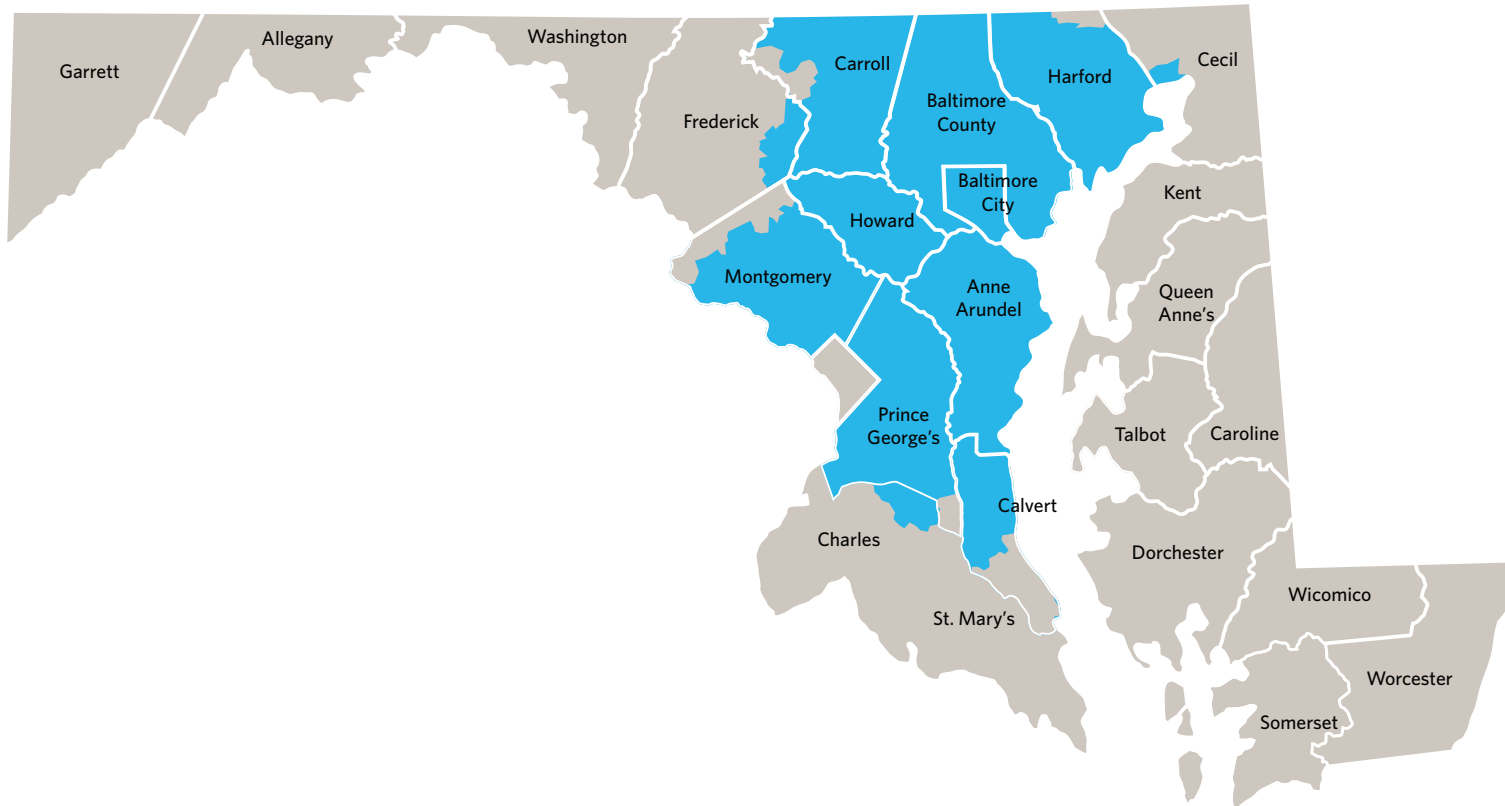

Ambit Energy Service Area: Maryland

■ Solar

■ Non Service Area