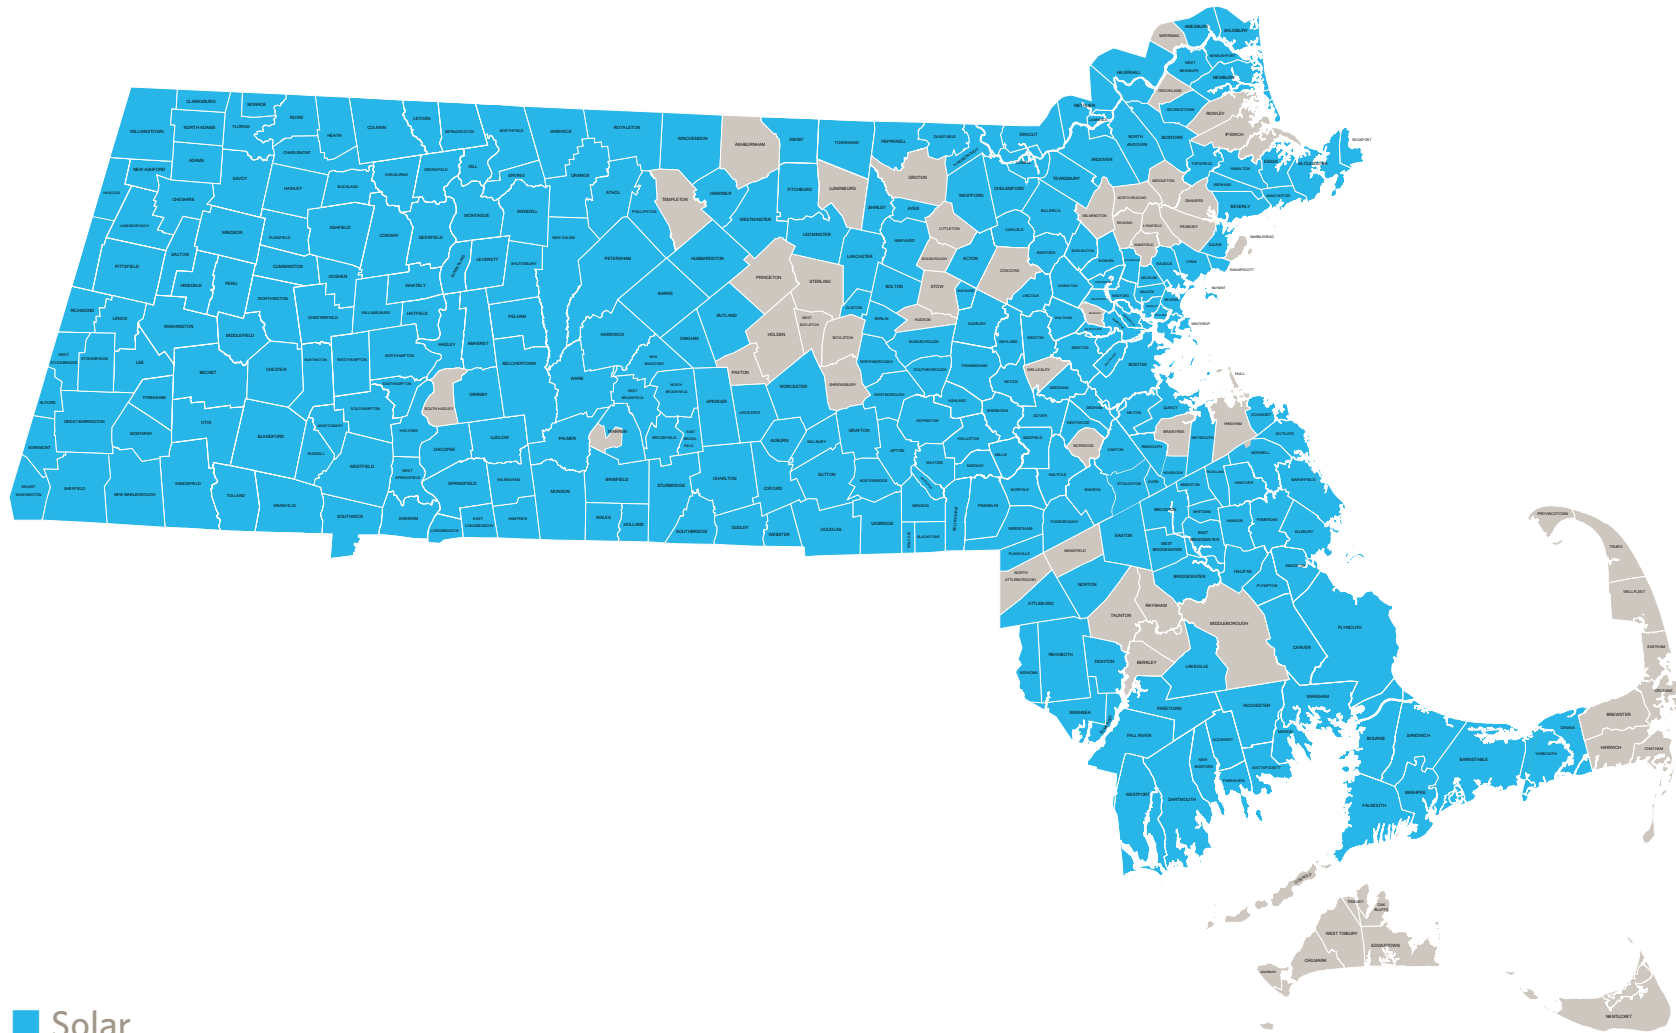

Sunrun Service Area: Massachusetts

- Solar
- Non Service Area