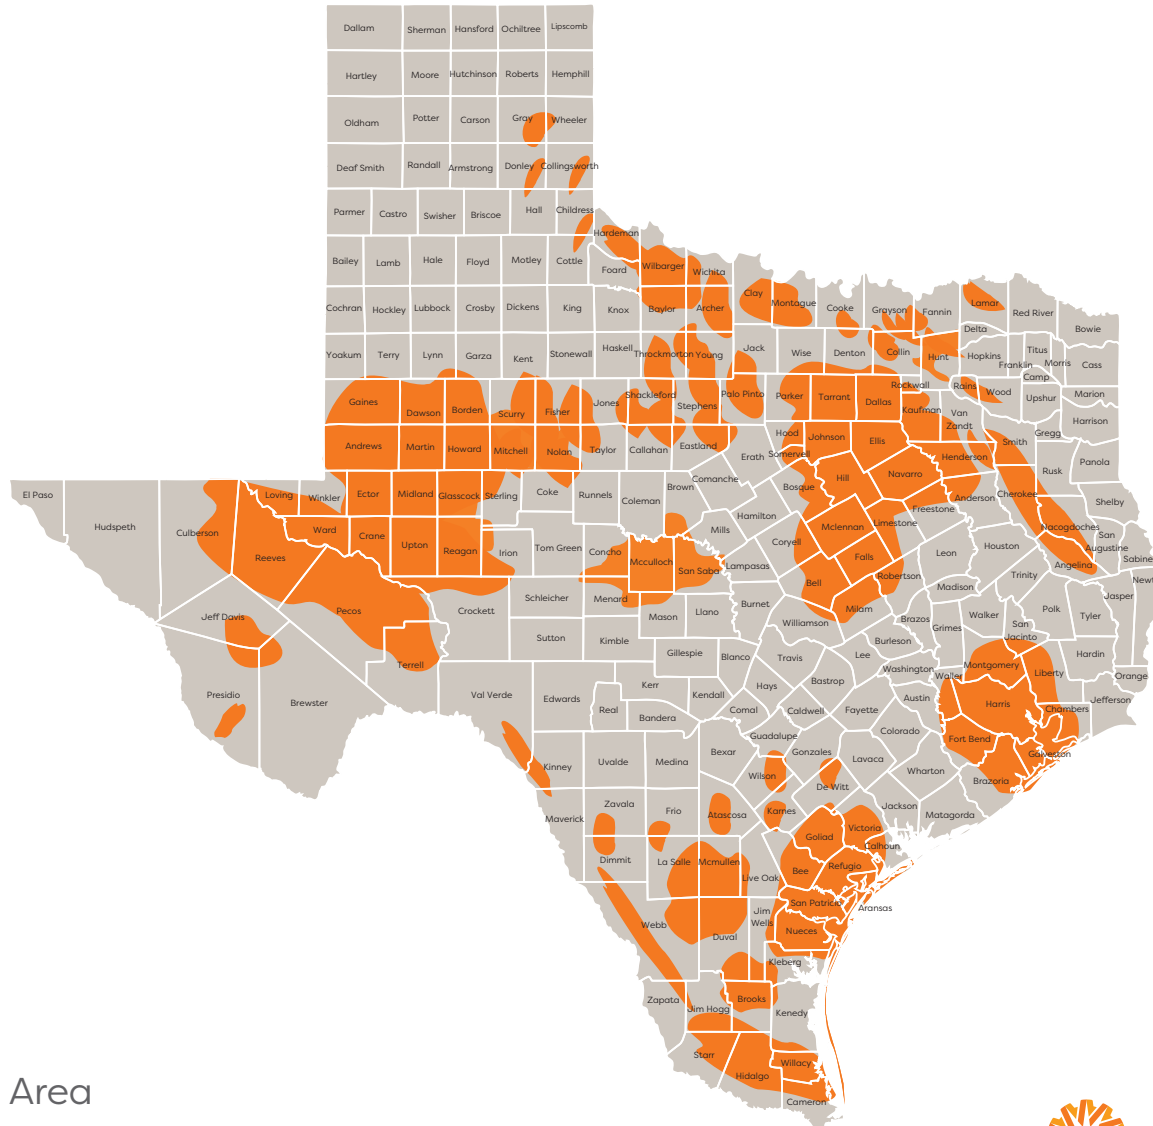

Ambit Energy Service Area

Texas

Electric

Non-Service Area