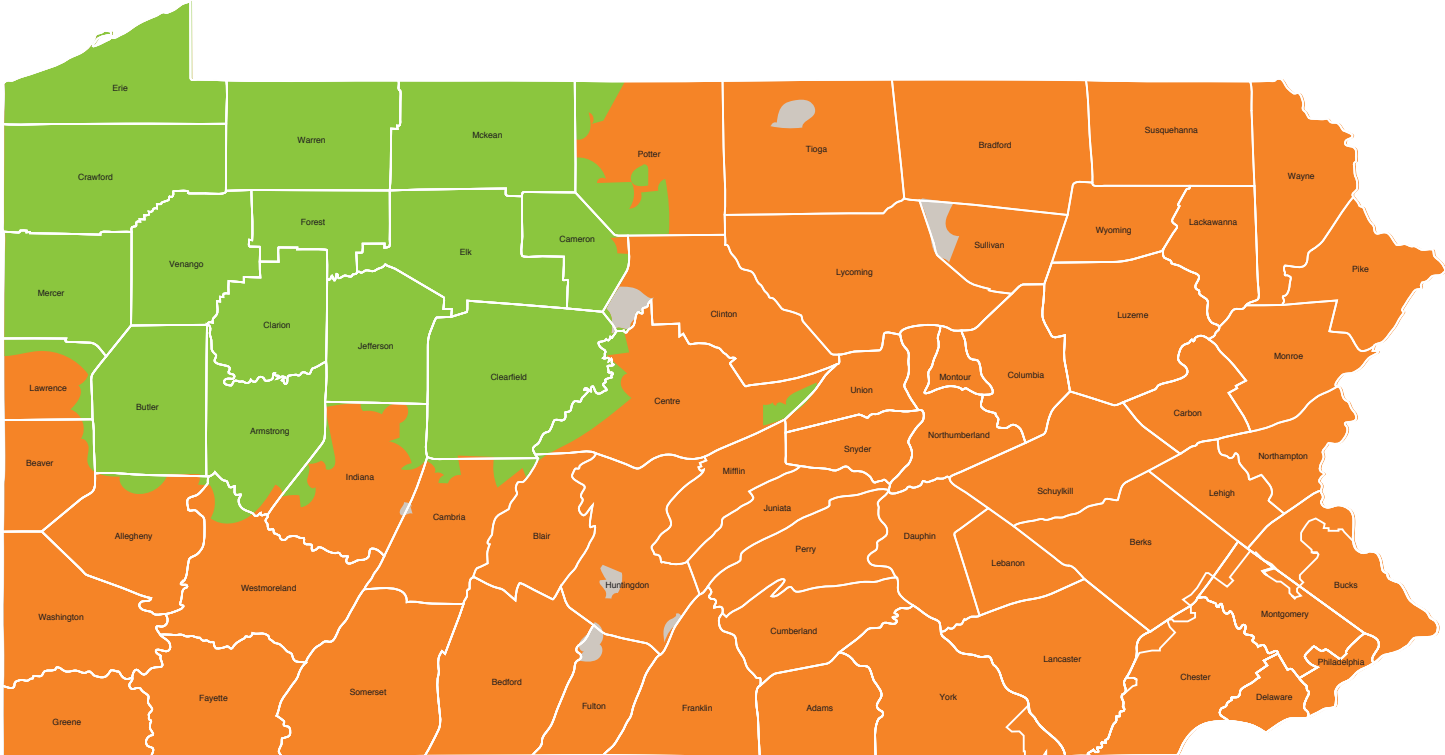

Ambit Energy Service Area: **Pennsylvania**

- Electric
- Electric & Gas
- Non Service Area