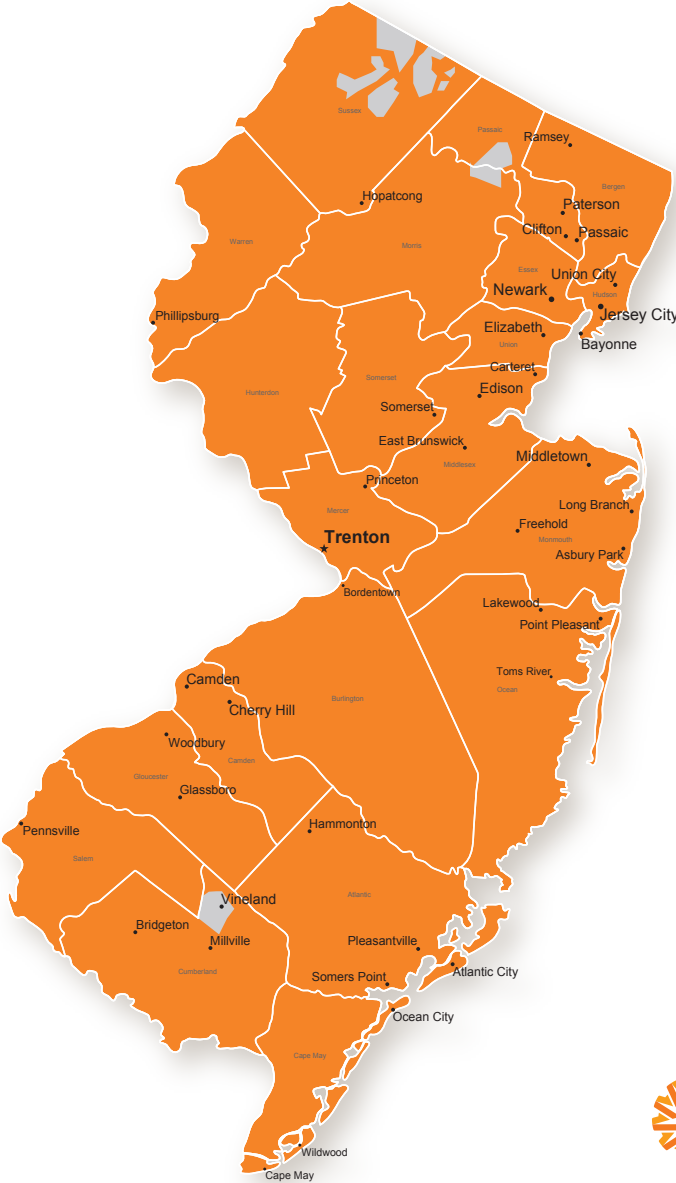

Ambit Energy Service Area: **New Jersey**

- Electric
- Non Service Area