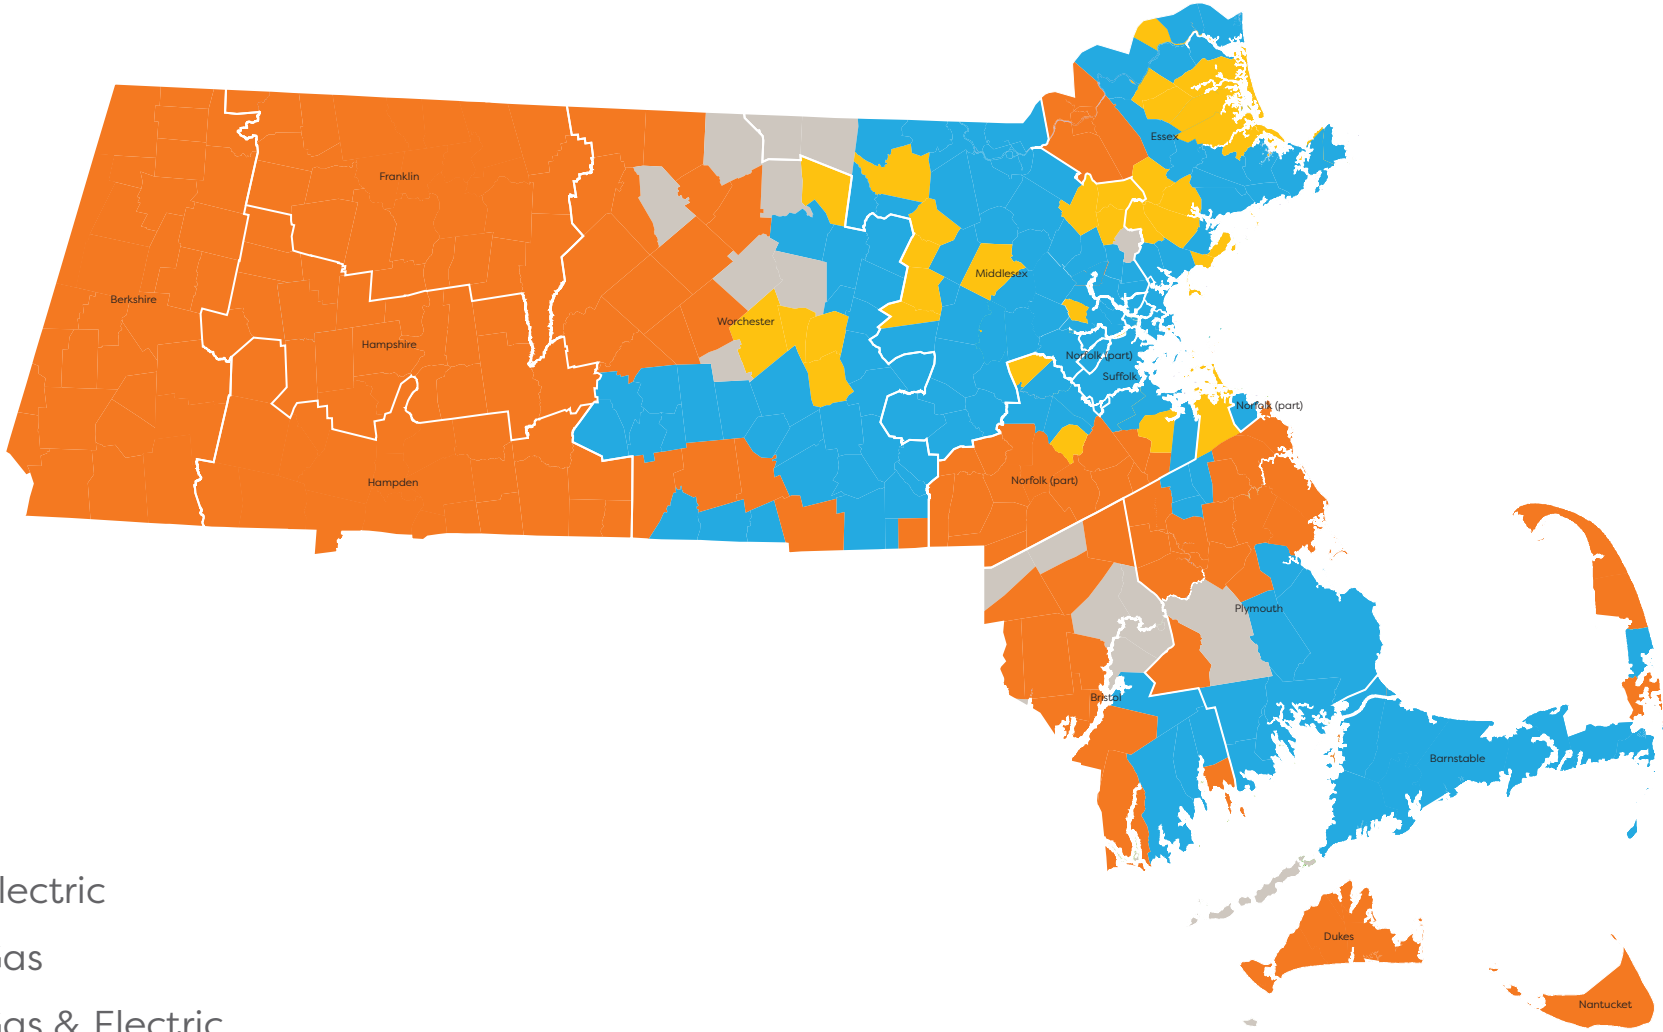

Ambit Energy Service Area

Massachusetts

- Electric
- Gas
- Gas & Electric
- Non-Service Area