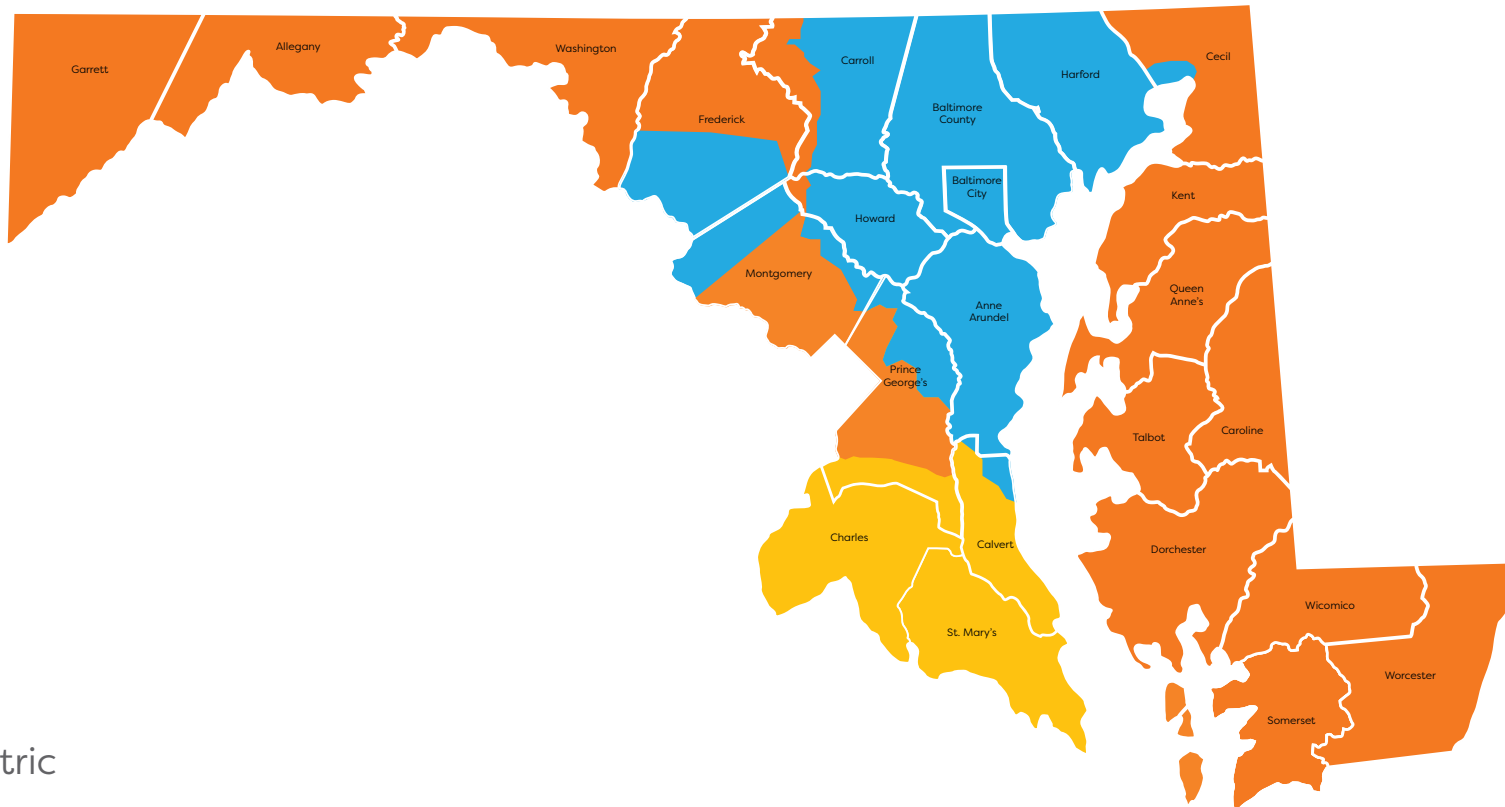

Ambit Energy Service Area

Maryland

- Electric
- Gas
- Gas & Electric
- Non-Service Area