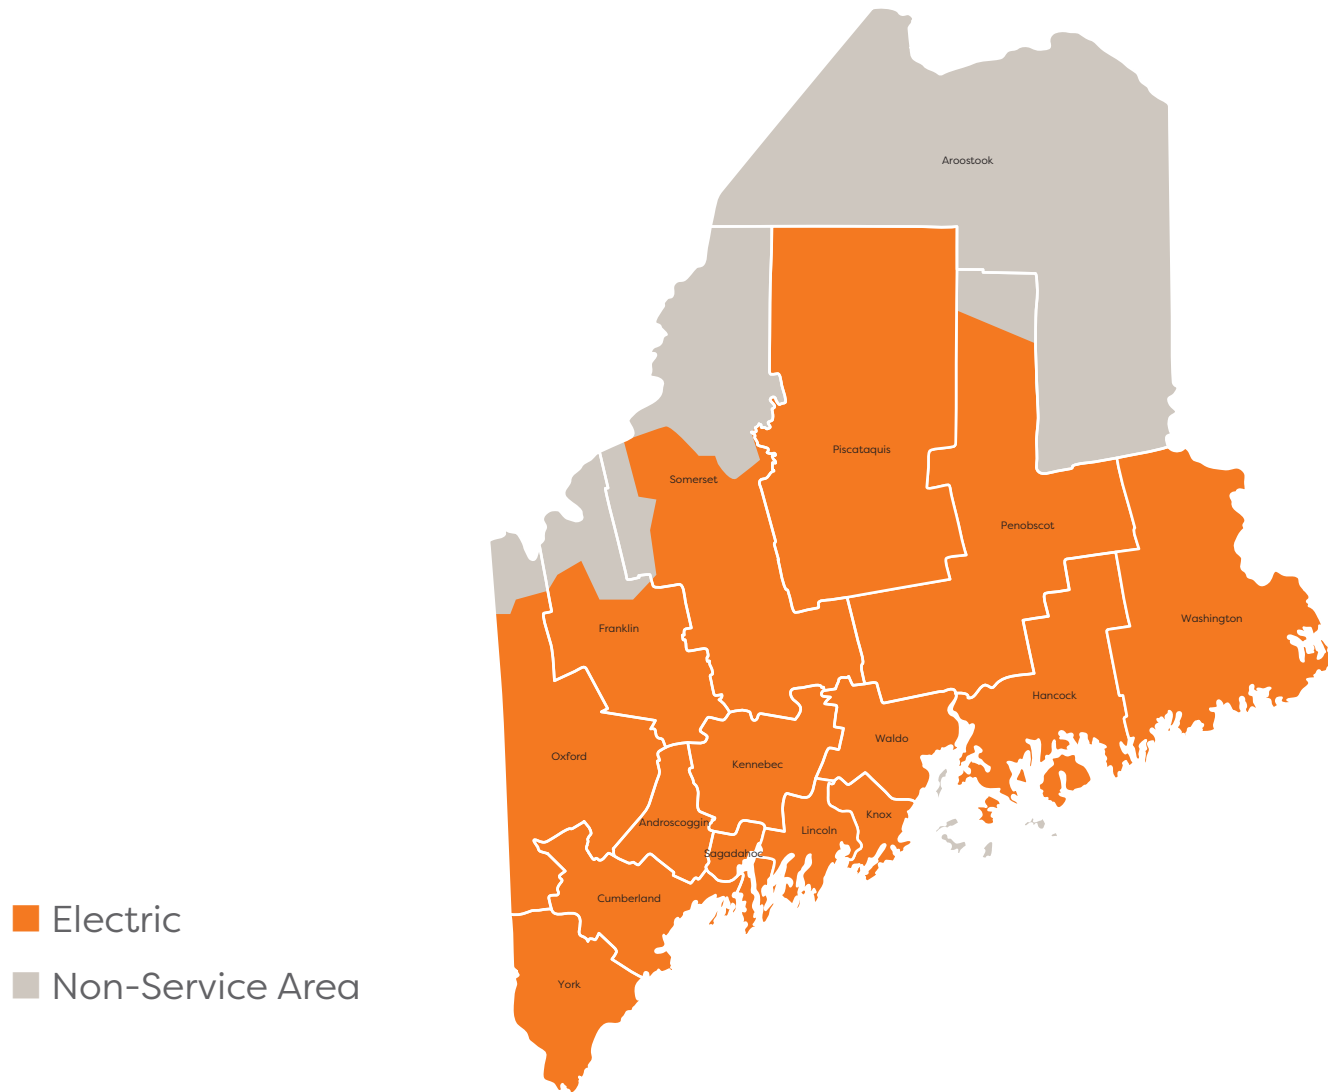

Ambit Energy Service Area

Maine

- Electric
- Non-Service Area