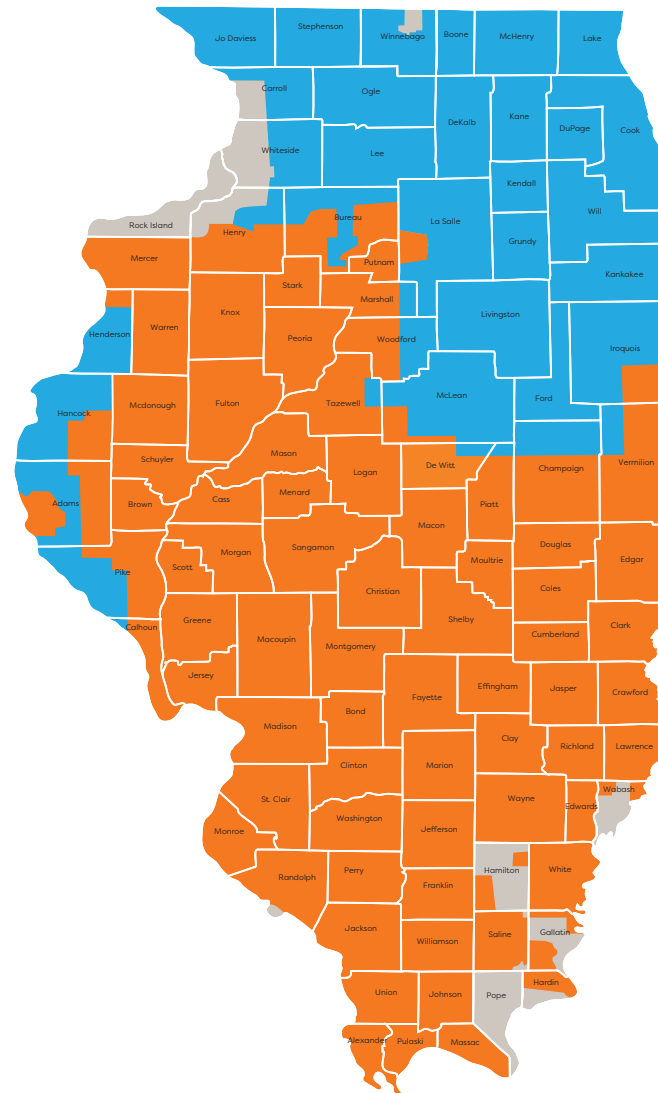

# Ambit Energy Service Area

## Illinois

- Electric
- Gas & Electric
- Non-Service Area